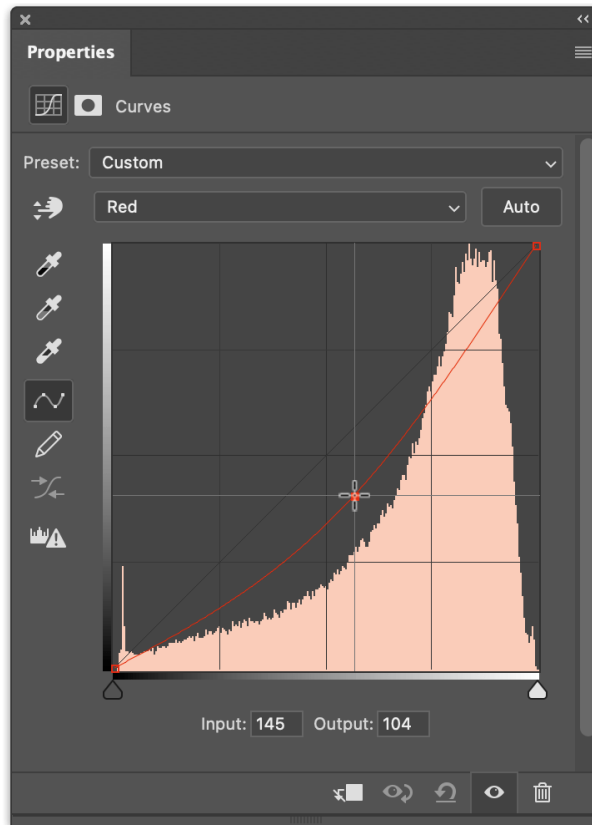

1- What does the **downward arrow** (the yellow-circled item) in the following graphic represent?

- "Layer 0" is clipped to the "Ellipse 1" layer with a clipping mask
- "Layer 0" is grouped with the "Ellipse 1" layer
- "Layer 0" is not visible
- "Layer 0" is linked to the "Ellipse 1" layer below

2- Which format does NOT support an alpha channel?

- PSD
- PNG
- TIFF
- BMP

3- What effect is added to the image when you apply this type of curve?

- Cyan is added to the image
- Blue is added to the image
- The image becomes brighter
- Red is added to the image
- The image becomes darker
- No effect is applied